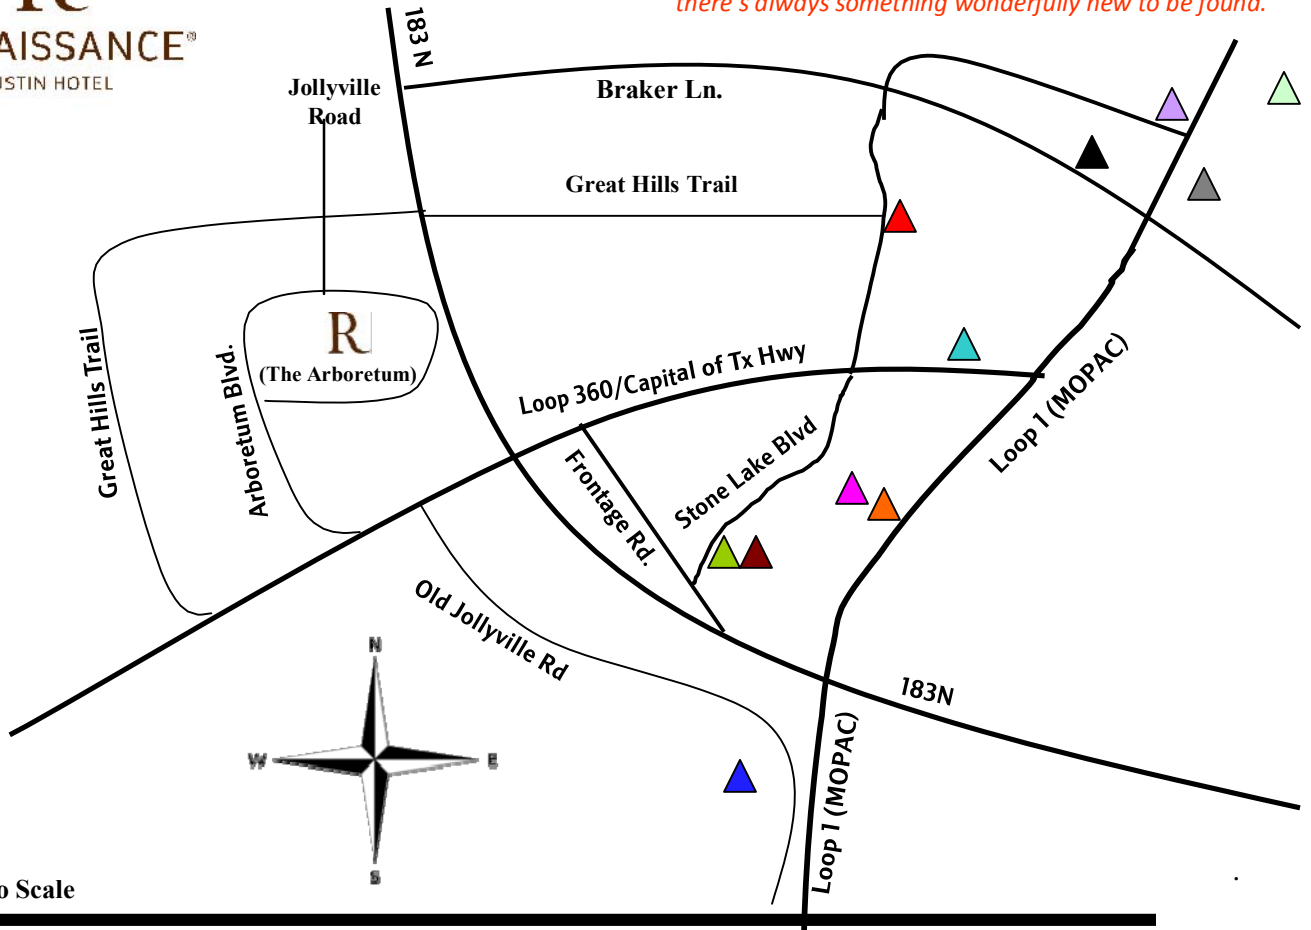

*No matter where or why you travel,
 there's always something wonderfully new to be found.*

Not to Scale

OVERFLOWHOTELDIRECTORY

- | | |
|---|---|
|  Courtyard by Marriott – 1.0 mile | 512-502-8100 * |
|  Residence Inn by Marriott – 1.0 mile | 512-502-8200 * |
|  TownPlace Suites by Marriott – 1.2 miles | 512-231-9360 (Shuttle Service Available) |
|  Springhill Suites by Marriott – 1.8 miles | 512-349-0444 |
|  Fairfield Inn and Suites – 1.9 miles | 512-527-0734 (Shuttle Service Available) |
|  Hyatt Place – 1.7 miles | 512-231-8491 (Shuttle Service Available) |
|  Embassy Suites Arboretum – 1.7 miles | 512-372-8771 (Shuttle Service Available) |
|  Hampton Inn Arboretum- 1.8 miles | 512-349-9898 (Shuttle Service Available) |
|  Holiday Inn Arboretum – 1.7 miles | 512-343-0888 |
|  Staybridge Suites - 0.8 miles | 512-349-0888 (Shuttle Service Available) |
|  Westin at the Domain – 2.6 miles | 512-832-4197 |

*No Shuttle on Property, however, can negotiate into contract at a cost if needed
 Shuttle Service Available – Limits service to 3-5 mile radius. Hours of operation vary